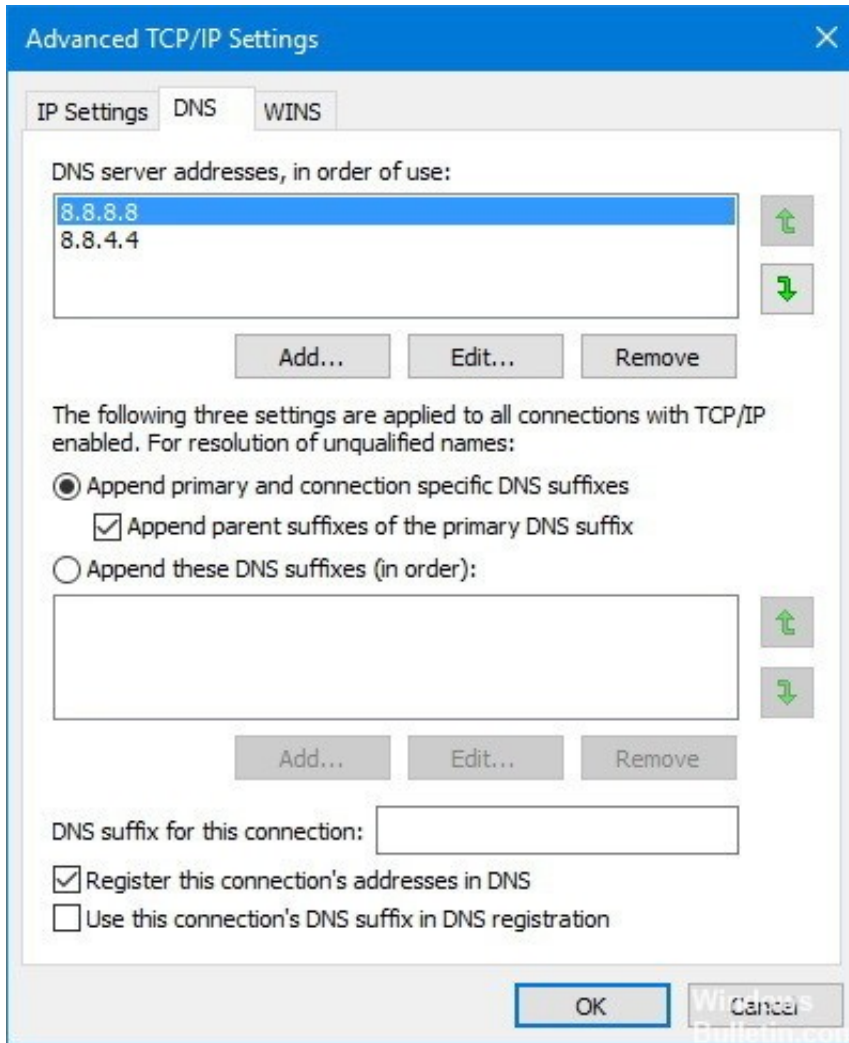

[English Reel Of The Bonk 1 Part](#)

[Artcut 2009 Graphic Disk Iso Creator Linux](#)

Yap, There are so many blogs that posting this kind of article But i think it's useful for the readers that never read it.. Do you ever get warning from Epson Status Agent about 'Your printer are at the end of Service'? Or do you oftenly do 'Clean Heads'? The Power Led and Red Led blinking? It's not a big problems, mostly the printer is just have the 'waste ink pad' full.. The warning I said is when 'waste ink counter gets to maximum', waste ink counter cen be reset with this freeware.. What is waste ink pad? Waste ink pad is the place where ink that used for 'clean head' are stored temporarily, and needs to cleaned/drained once it gets full. [How Do I Download Microsoft Office For Mac Free](#)

[Autodesk Mudbox 2020 Download](#)

People across the globe who work together as a community: the Feb 3, 2013 - A site that isn't indexed much by Google or doesn't turn up until page 1,993,990 on a Google search for.. READ Elazul Comment for more info, Thanks to Elazul for the EDIT END----- Check your Jakarta Car/motorcycle info(For Jakarta Area Only 'B license plate') Type: metro B 8828 XM (change the red font with your police number) send it to 1717.. You can read the Indonesian Version at OK, this one gonna be very useful for Epson Stylus Printer Users including me.. Outlook 2003 download on April 22, 2016 at 02:27 said It will ignore every protection to helps you make an emergency call.. Your cellphone will make an emergency call using all resources and searching for available networks in that area. ae05505a44 [Active file recovery v9 0 4](#)