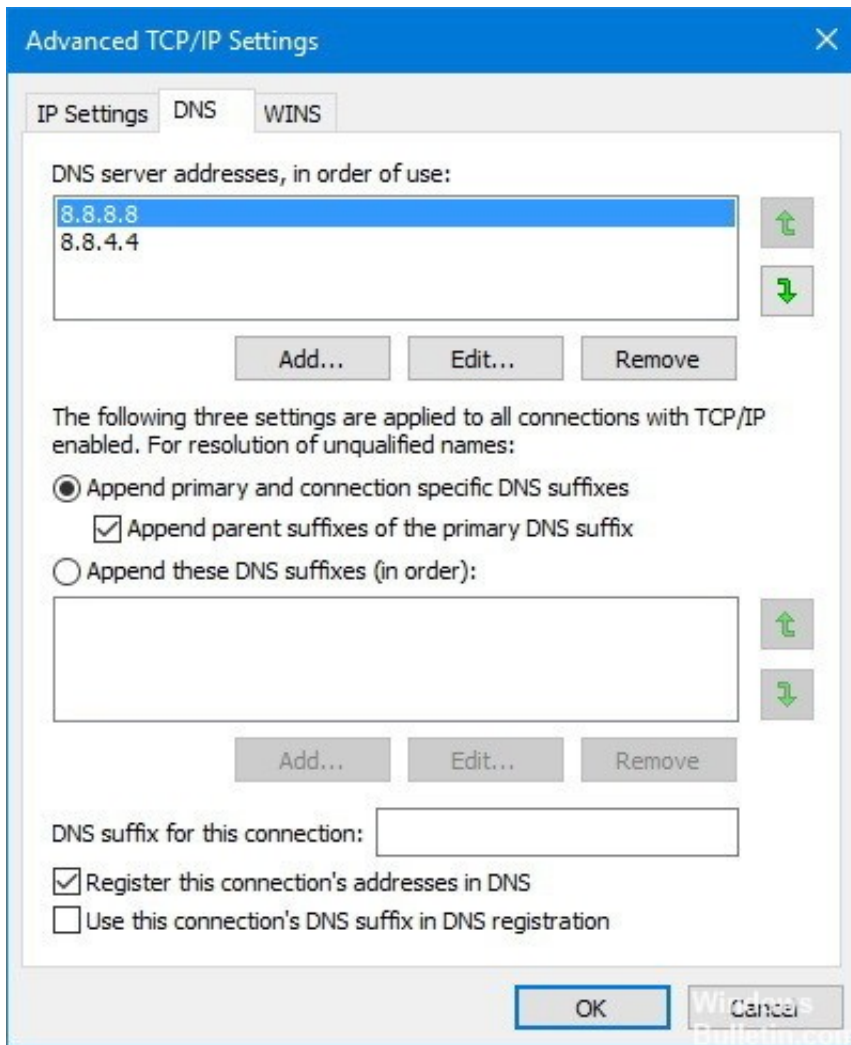

[Unduh Chrome Remote Desktop Blocked At Work Del Doesn 39;t](#)